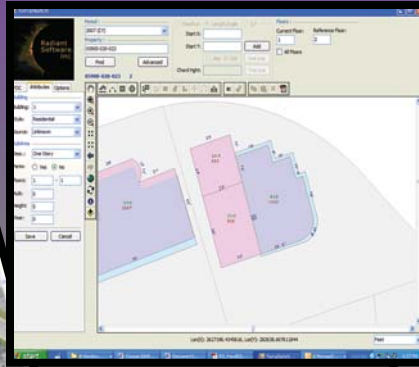

The Only GIS-Intrinsic Drawing Solution in Use Today

that can integrate with any CAMA System!

See it in Action!
At the IAAO Conference
Booth #124

Clear, precise & accurate sketches enhance your credibility.

Accurate building measurements & areas for valuation.

Accurately locates each building, saving time

Shows each condominium unit on the correct parcel, floor & location

Quality control to locate missed buildings & additions.

TerraSketch™

Simple • Accurate • Fast

Invaluable for E 911, Fire & Police!

Easily enter GPS coordinates for positioning

Open & transparent geodatabase

For More Information Call: Toll-Free: (888) 489-1830

Authorized Resellers