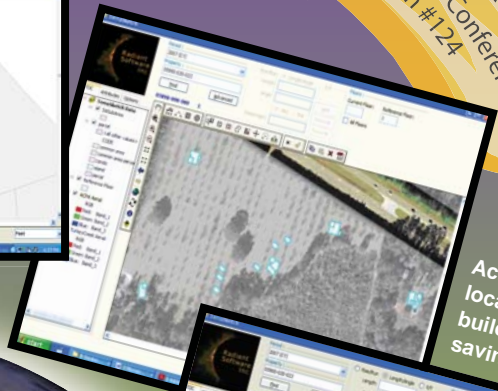

The Only GIS-Intrinsic Drawing Solution in Use Today

that can integrate with any CAMA System!

See it in Action!
At the IAAO Conference
Booth #124

Clear, precise & accurate sketches enhance your credibility.

Accurate building measurements & areas for valuation.

Accurately locates each building, saving time

Shows each condominium unit on the correct parcel, floor & location

Quality control to locate missed buildings & additions.