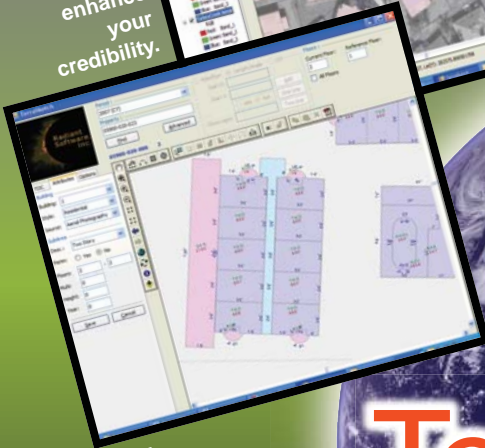

The Only GIS-Intrinsic Drawing Solution in Use Today

that can integrate with any CAMA System!

See it in Action!
At the IAAO Conference
Booth #124

Clear, precise & accurate sketches enhance your credibility.

Accurate building measurements & areas for valuation.

Accurately locates each building, saving time

Shows each condominium unit on the correct parcel, floor & location

Quality control to locate missed buildings & additions.